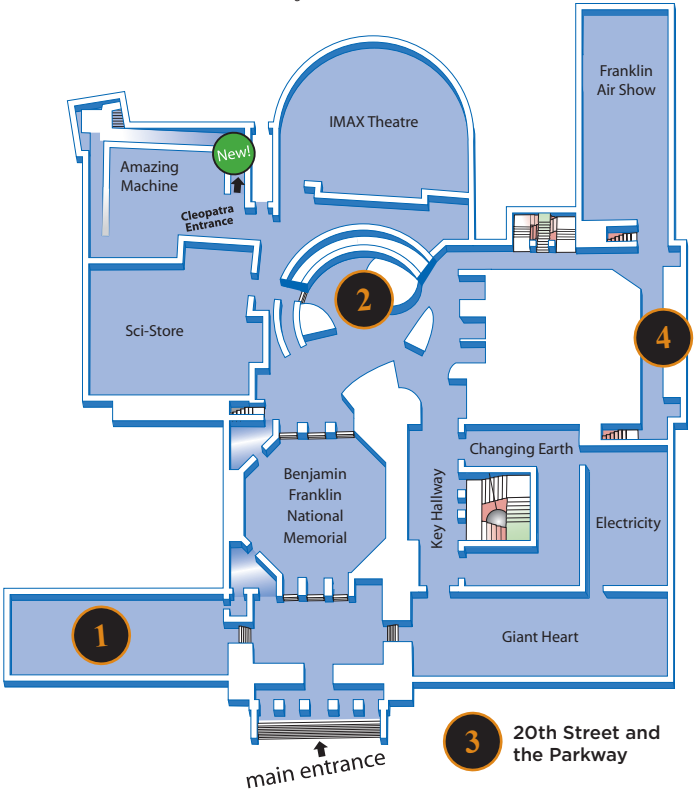

EST 1973

FROG
COMMISSARY

CATERING · FOOD SERVICES · RESTAURANTS

eateries map

Floor 2

All restaurants are located on the second floor of The Franklin Institute except Frog Burger which is outside the main entrance at 20th Street and the Parkway.

1 **BEN'S BISTRO**

2 **ATRIUM CAFÉ**

3 **FRÖG BURGER**

4 **CLEO'S PORTICO**